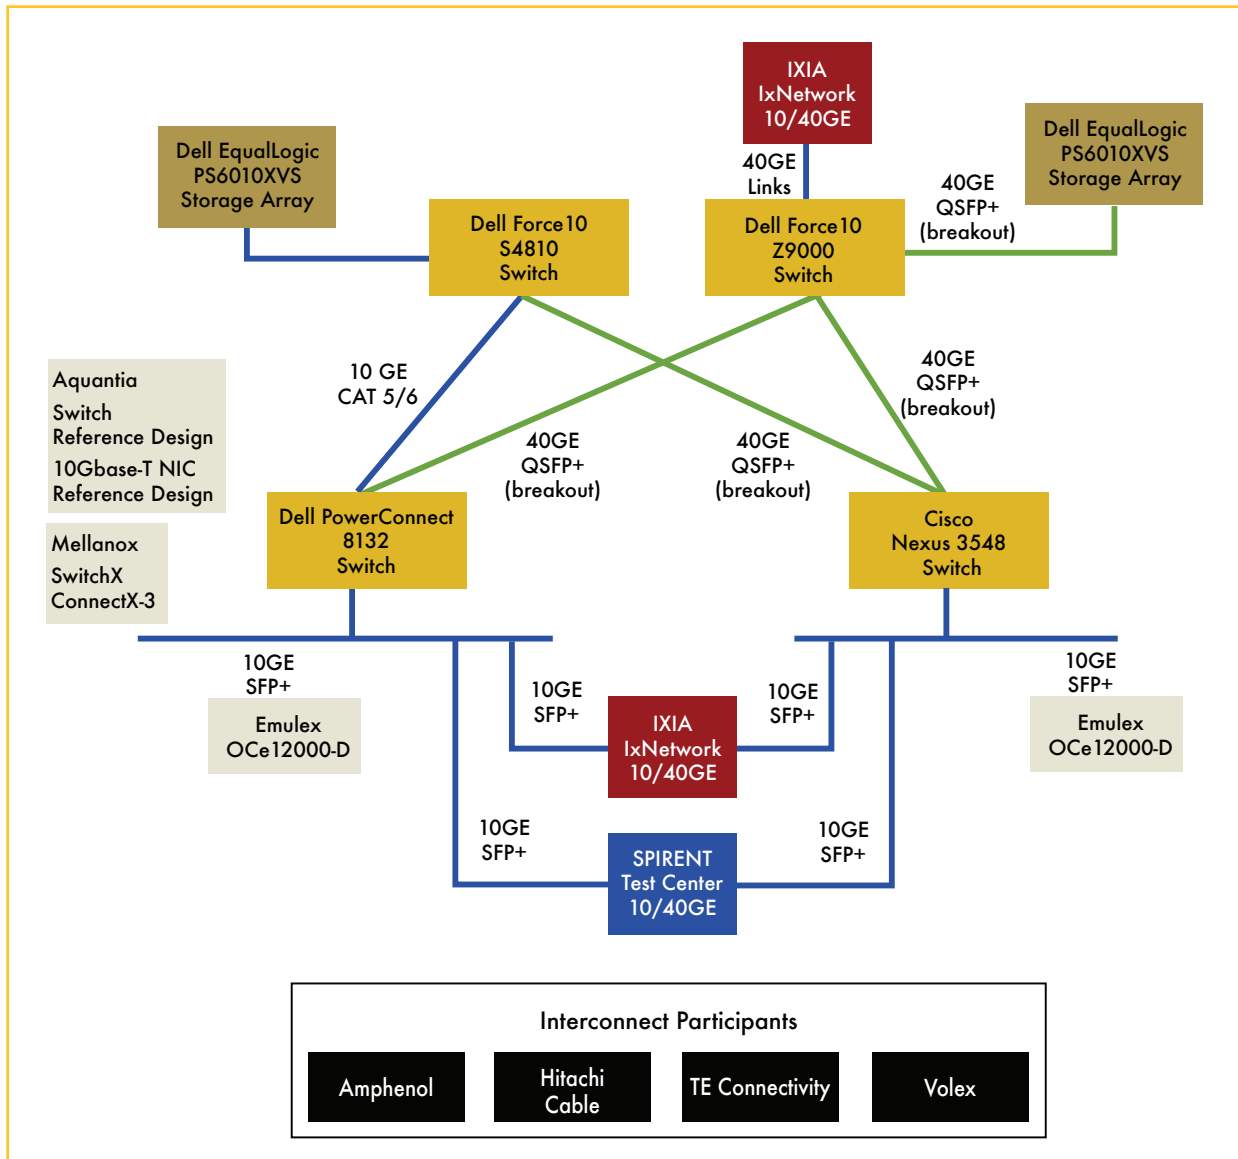

INTEROPERABILITY DEMONSTRATION

ETHERNET ALLIANCE DEMO OVERVIEW

Ethernet has evolved to become the one and only networking protocol necessary to meet the demands of all aspects of today's networks anywhere in the world. With 10GE, 40GE and 100GE technologies, Ethernet can provide the performance needed in your agile environment. Further, Ethernet technologies and standards such as DCB, FCoE, 10GBase-T, 802.1BR, etc. provide the flexibility needed not just to build modern greenfield environments, but also to provide a new lease of life to existing environments.

Ethernet Alliance at SC12 is hosting a live interoperability demonstration, which showcases several Ethernet technologies including 40GE Ethernet, Converged Ethernet with FCoE and iSCSI, and 10GBase-T. The network topology of this demo consists of three layers, including 10G attached servers in the access layer linked to multiple 10G switches in the distribution layer aggregated by two 40G core switches. The display illustrates how the latest in Ethernet technology is set to fuel cloud computing and the next generation of data centers.

PARTICIPANTS IN THE SC12 DEMONSTRATION

Amphenol[®]

AQUANTIA[®]

EMULEX[®]

HitachiCable
Empowering Energy & Communication

SPIRENT[®]
Communications

THE ETHERNET ALLIANCE THREE-FOLD MISSION

1. To promote industry awareness, acceptance and advancement of technology and products based on, or dependent upon, both existing and emerging IEEE 802 Ethernet standards and their management.
2. To accelerate industry adoption and remove barriers to market entry by providing a cohesive, market responsive, industry voice.
3. Provide resources to establish and demonstrate multi-vendor interoperability.