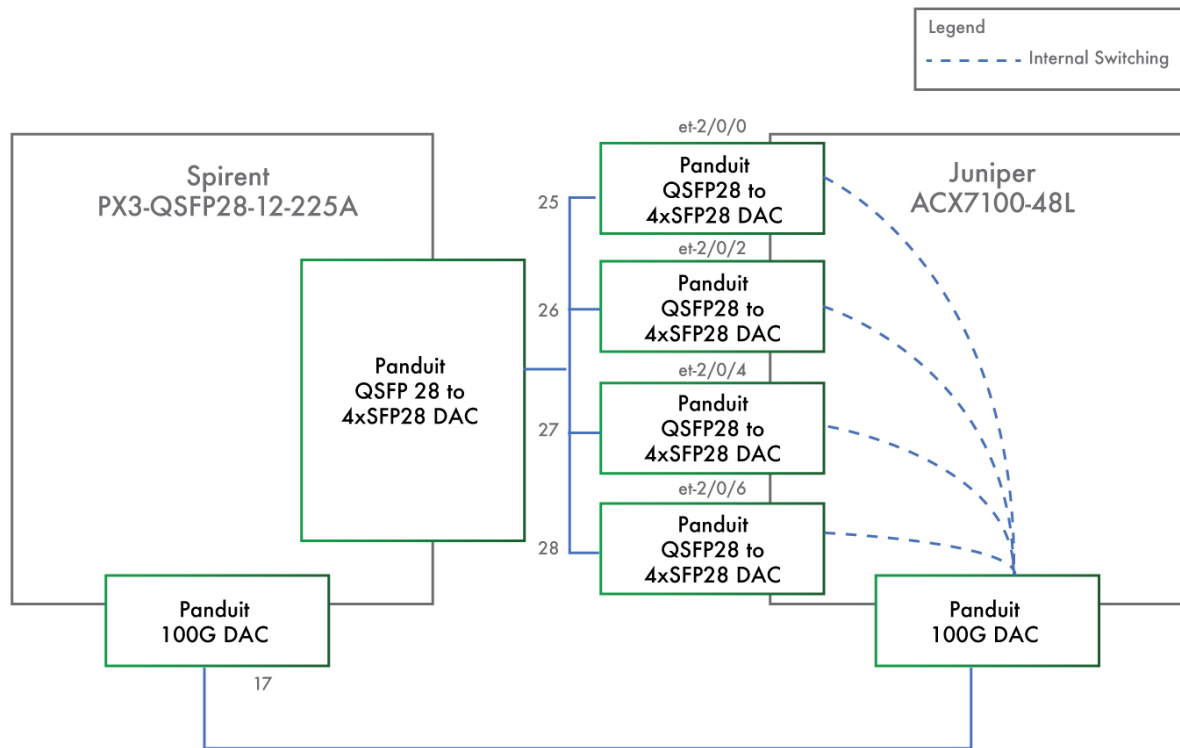

INTEROPERABILITY DEMONSTRATIONS

www.ethernetalliance.org

4x100G Breakout Demo

25G Demo

50G Demo 1

BOOTH PARTICIPANTS

INTEROPERABILITY DEMONSTRATIONS

www.ethernetalliance.org

ZR & OpenZR+ Switch Fabric

800G 400G Switch Fabric

800G 8x 100G CK AN/LT and Capture

BOOTH PARTICIPANTS