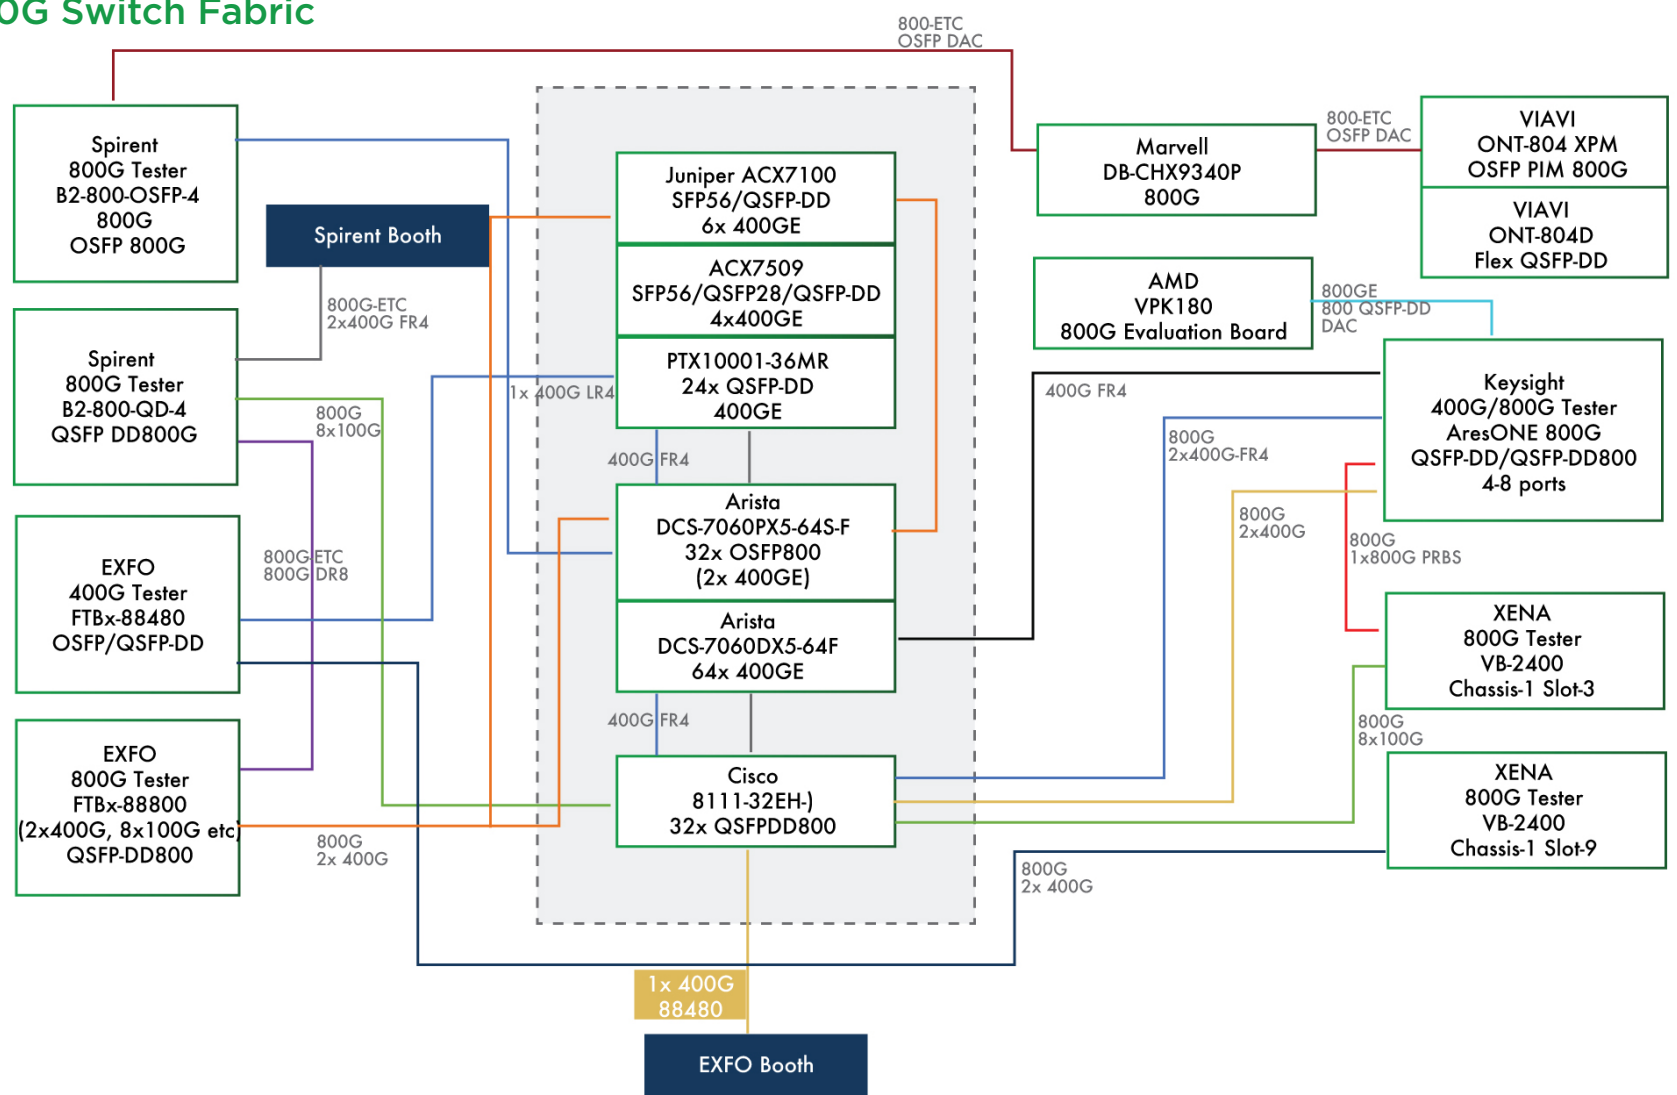

INTEROPERABILITY DEMONSTRATIONS

www.ethernetalliance.org

4x100G Breakout Demo

25G Demo

50G Demo 1

BOOTH PARTICIPANTS

INTEROPERABILITY DEMONSTRATIONS

www.ethernetalliance.org

ZR & OpenZR+ Switch Fabric

800G 400G Switch Fabric

800G 8x 100G CK AN/LT and Capture

BOOTH PARTICIPANTS