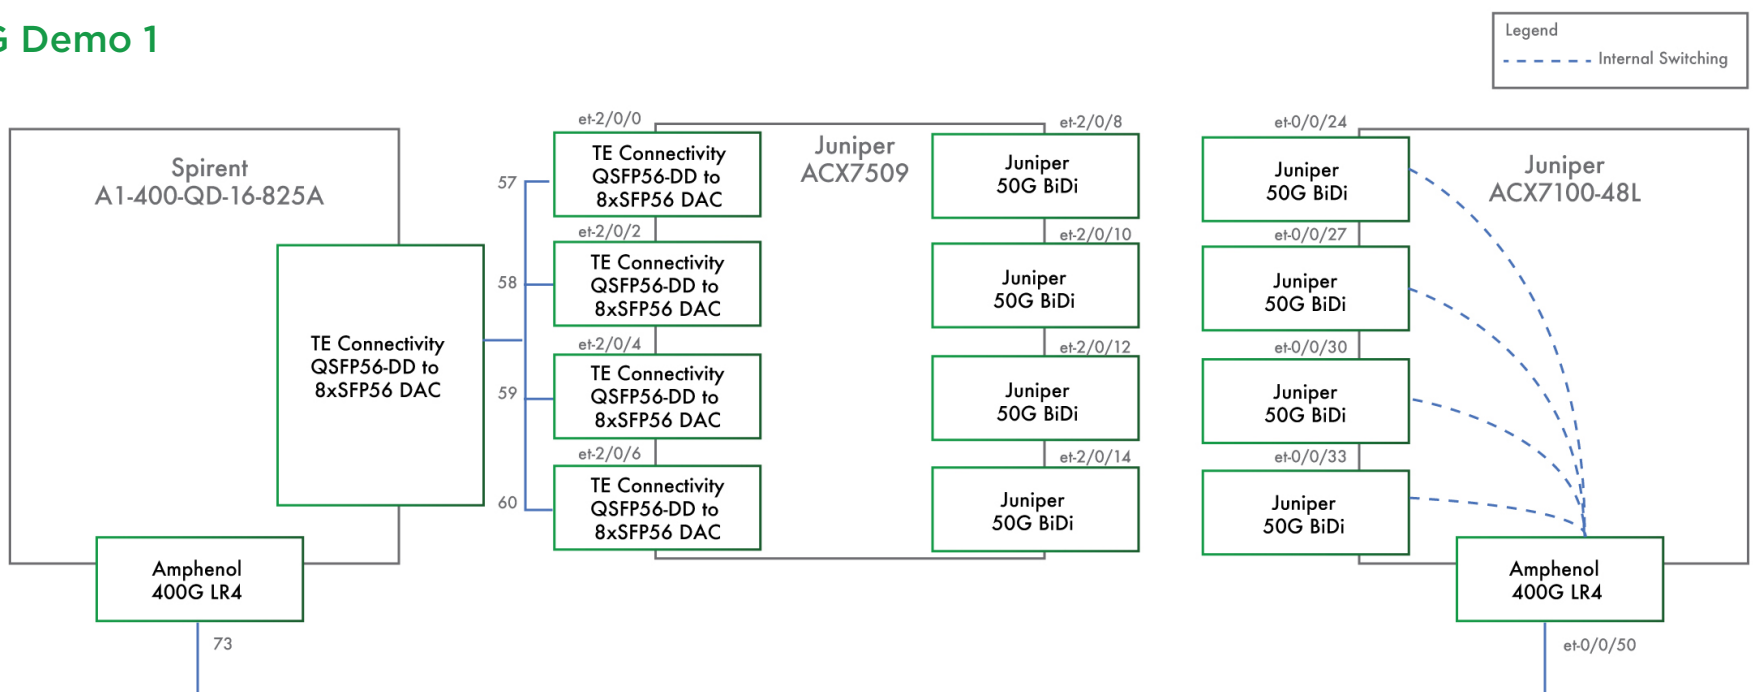

INTEROPERABILITY DEMONSTRATIONS

www.ethernetalliance.org

4x100G Breakout Demo

25G Demo

50G Demo 1

BOOTH PARTICIPANTS

INTEROPERABILITY DEMONSTRATIONS

www.ethernetalliance.org

ZR & OpenZR+ Switch Fabric

800G 400G Switch Fabric

800G 8x 100G CK AN/LT and Capture

BOOTH PARTICIPANTS