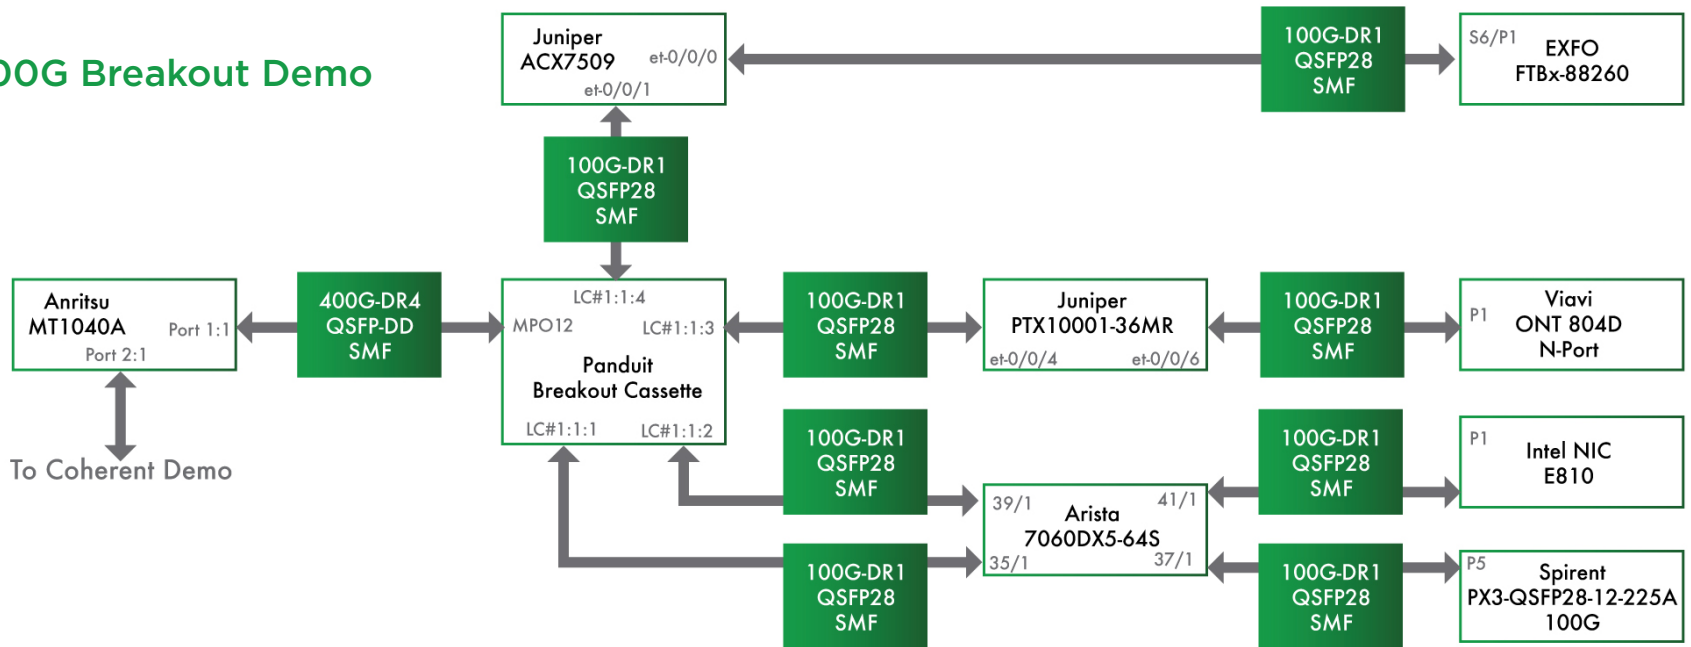

INTEROPERABILITY DEMONSTRATIONS

www.ethernetalliance.org

4x100G Breakout Demo

25G Demo

50G Demo 1

BOOTH PARTICIPANTS

INTEROPERABILITY DEMONSTRATIONS

www.ethernetalliance.org

ZR & OpenZR+ Switch Fabric

800G 400G Switch Fabric

800G 8x 100G CK AN/LT and Capture

BOOTH PARTICIPANTS