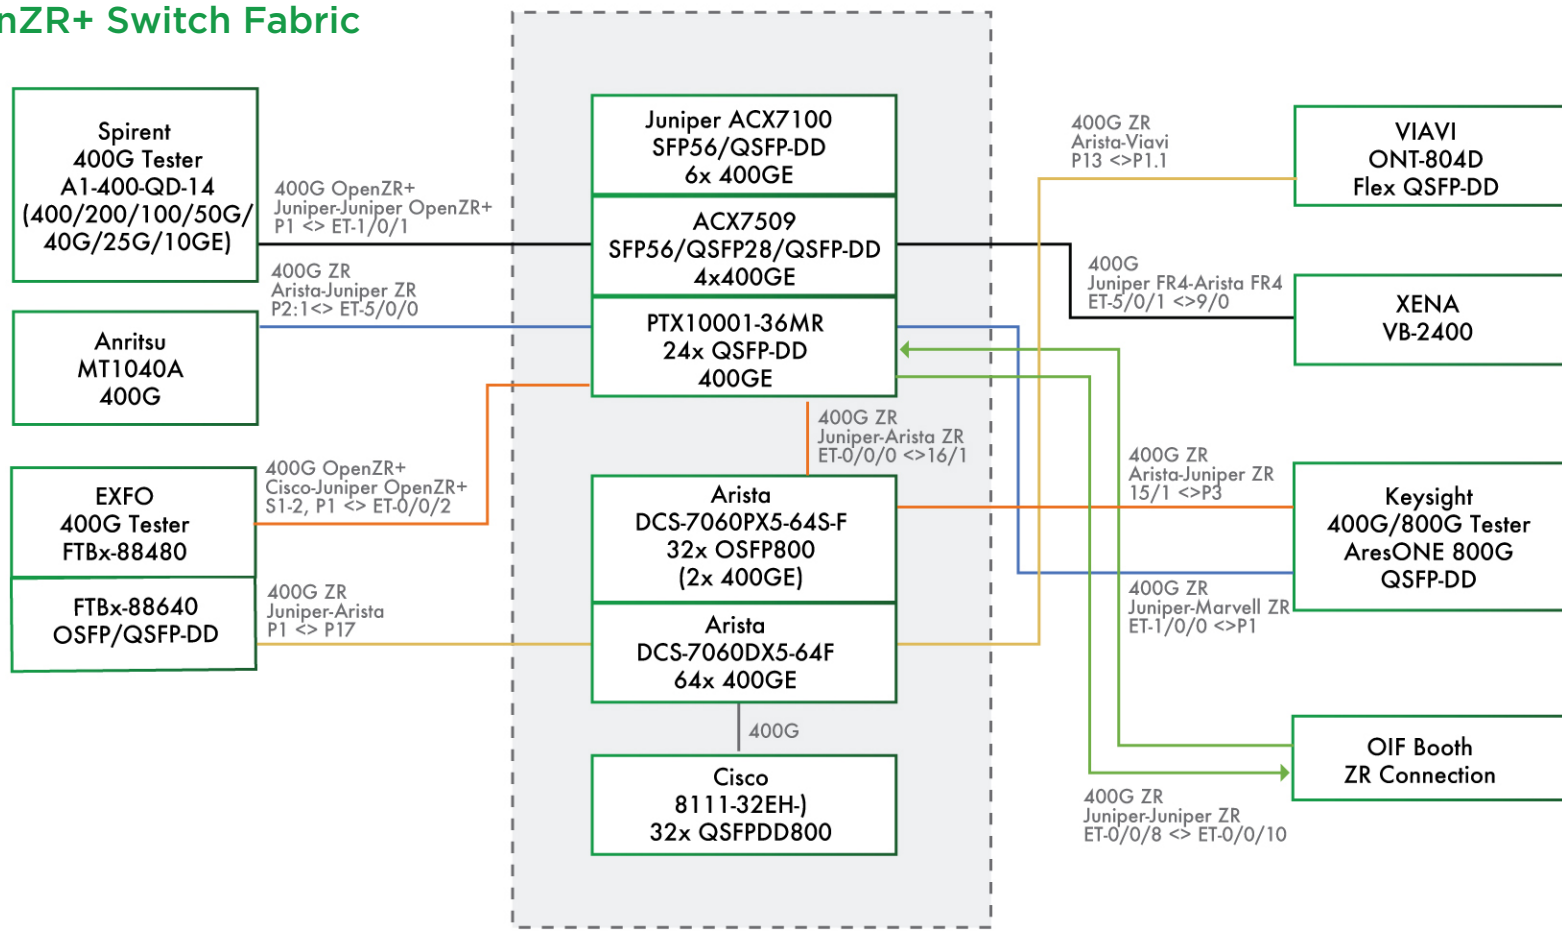

INTEROPERABILITY DEMONSTRATIONS

www.ethernetalliance.org

4x100G Breakout Demo

25G Demo

50G Demo 1

BOOTH PARTICIPANTS

INTEROPERABILITY DEMONSTRATIONS

www.ethernetalliance.org

ZR & OpenZR+ Switch Fabric

800G 400G Switch Fabric

800G 8x 100G CK AN/LT and Capture

BOOTH PARTICIPANTS